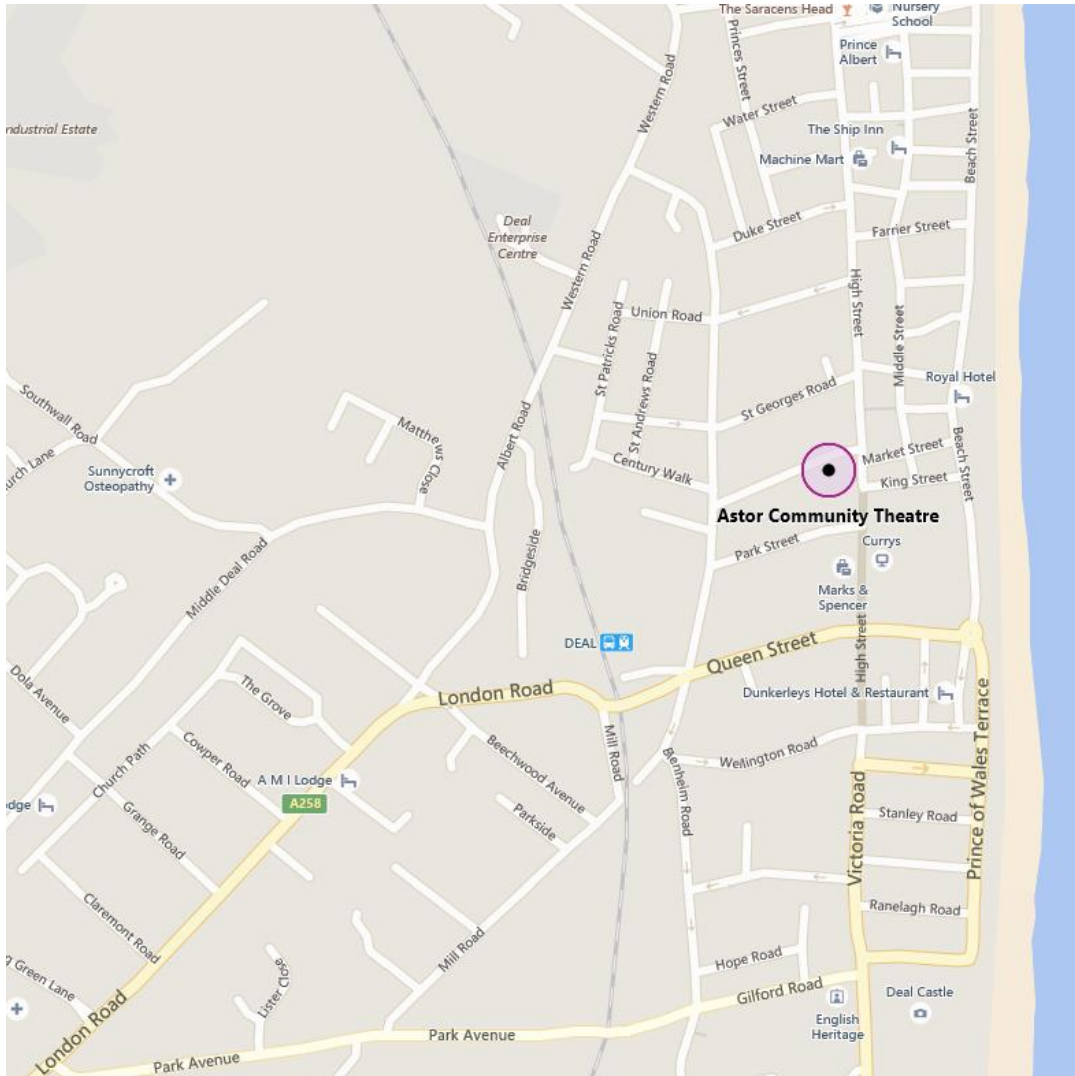

# INSPIRE FITNESS

Copyright © 2009-2016 Inspire Fitness

Directions to: The Astor Community Theatre, Stanhope Road, Deal, Kent. CT14 6AB

- 1) The studio is situated on Stanhope Road in Deal town centre. There is a Pay and Display car park next to the venue and on street parking both of which is free after 6pm.
- 2) The studio is situated on the first floor of the Astor Theatre. As you enter the building go through the door on your left and the stairs will be just on your right. We are in the studio on the left at the top of the stairs.
- 3) If you are in the 7:45pm class please wait in the little area at the top of the stairs. One of the instructors will come out to sign you in and fill in any paperwork and then you will be called into the studio once the previous class has finished.
- 4) Please leave quietly after class as the studio is in a residential area 😊